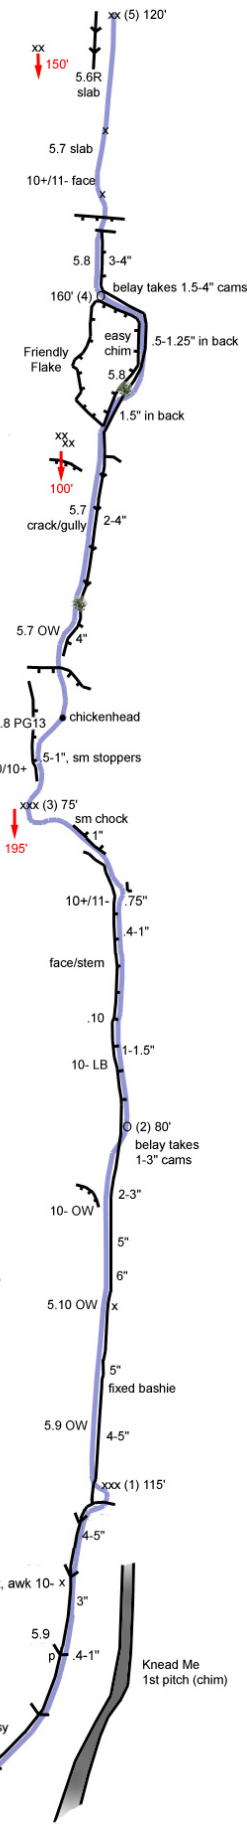

# Abracadaver

© 2010 Toofast's Topos

Note: some climbers find this pitch to be easier than .10