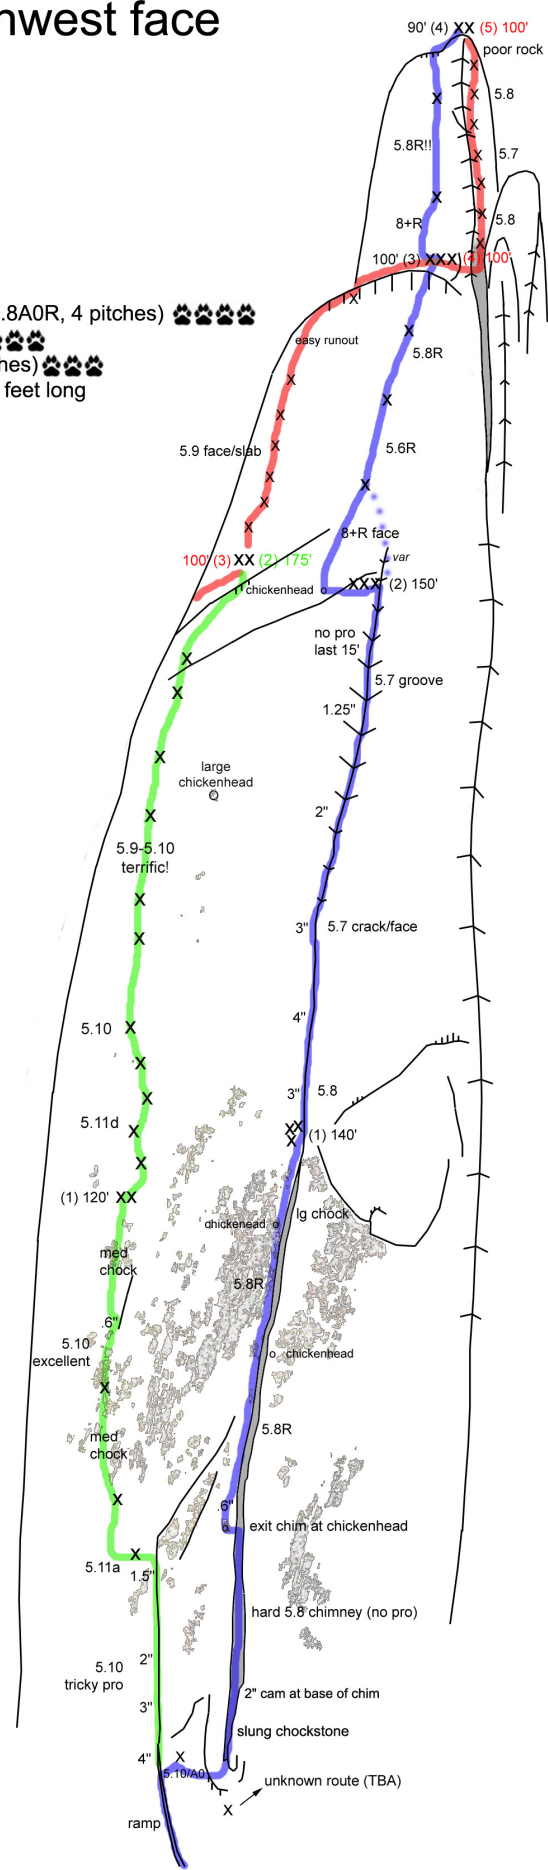

End Pinnacle, southwest face

Updated 11/08

Legend:

- Blue: Days of Future Passed (5.10aR / 5.8A0R, 4 pitches) 🐾🐾🐾🐾
- Green: Jimmywacky (5.11d, 2 pitches) 🐾🐾🐾
- Red: Endgame Pitches 4&5 (5.10, 5 pitches) 🐾🐾🐾🐾
- XX (5) 100': Bolted Anchor, Pitch 5, 100 feet long

Warning! Days of Future Passed is runout in many places. Be sure you are climbing solidly before attempting it.