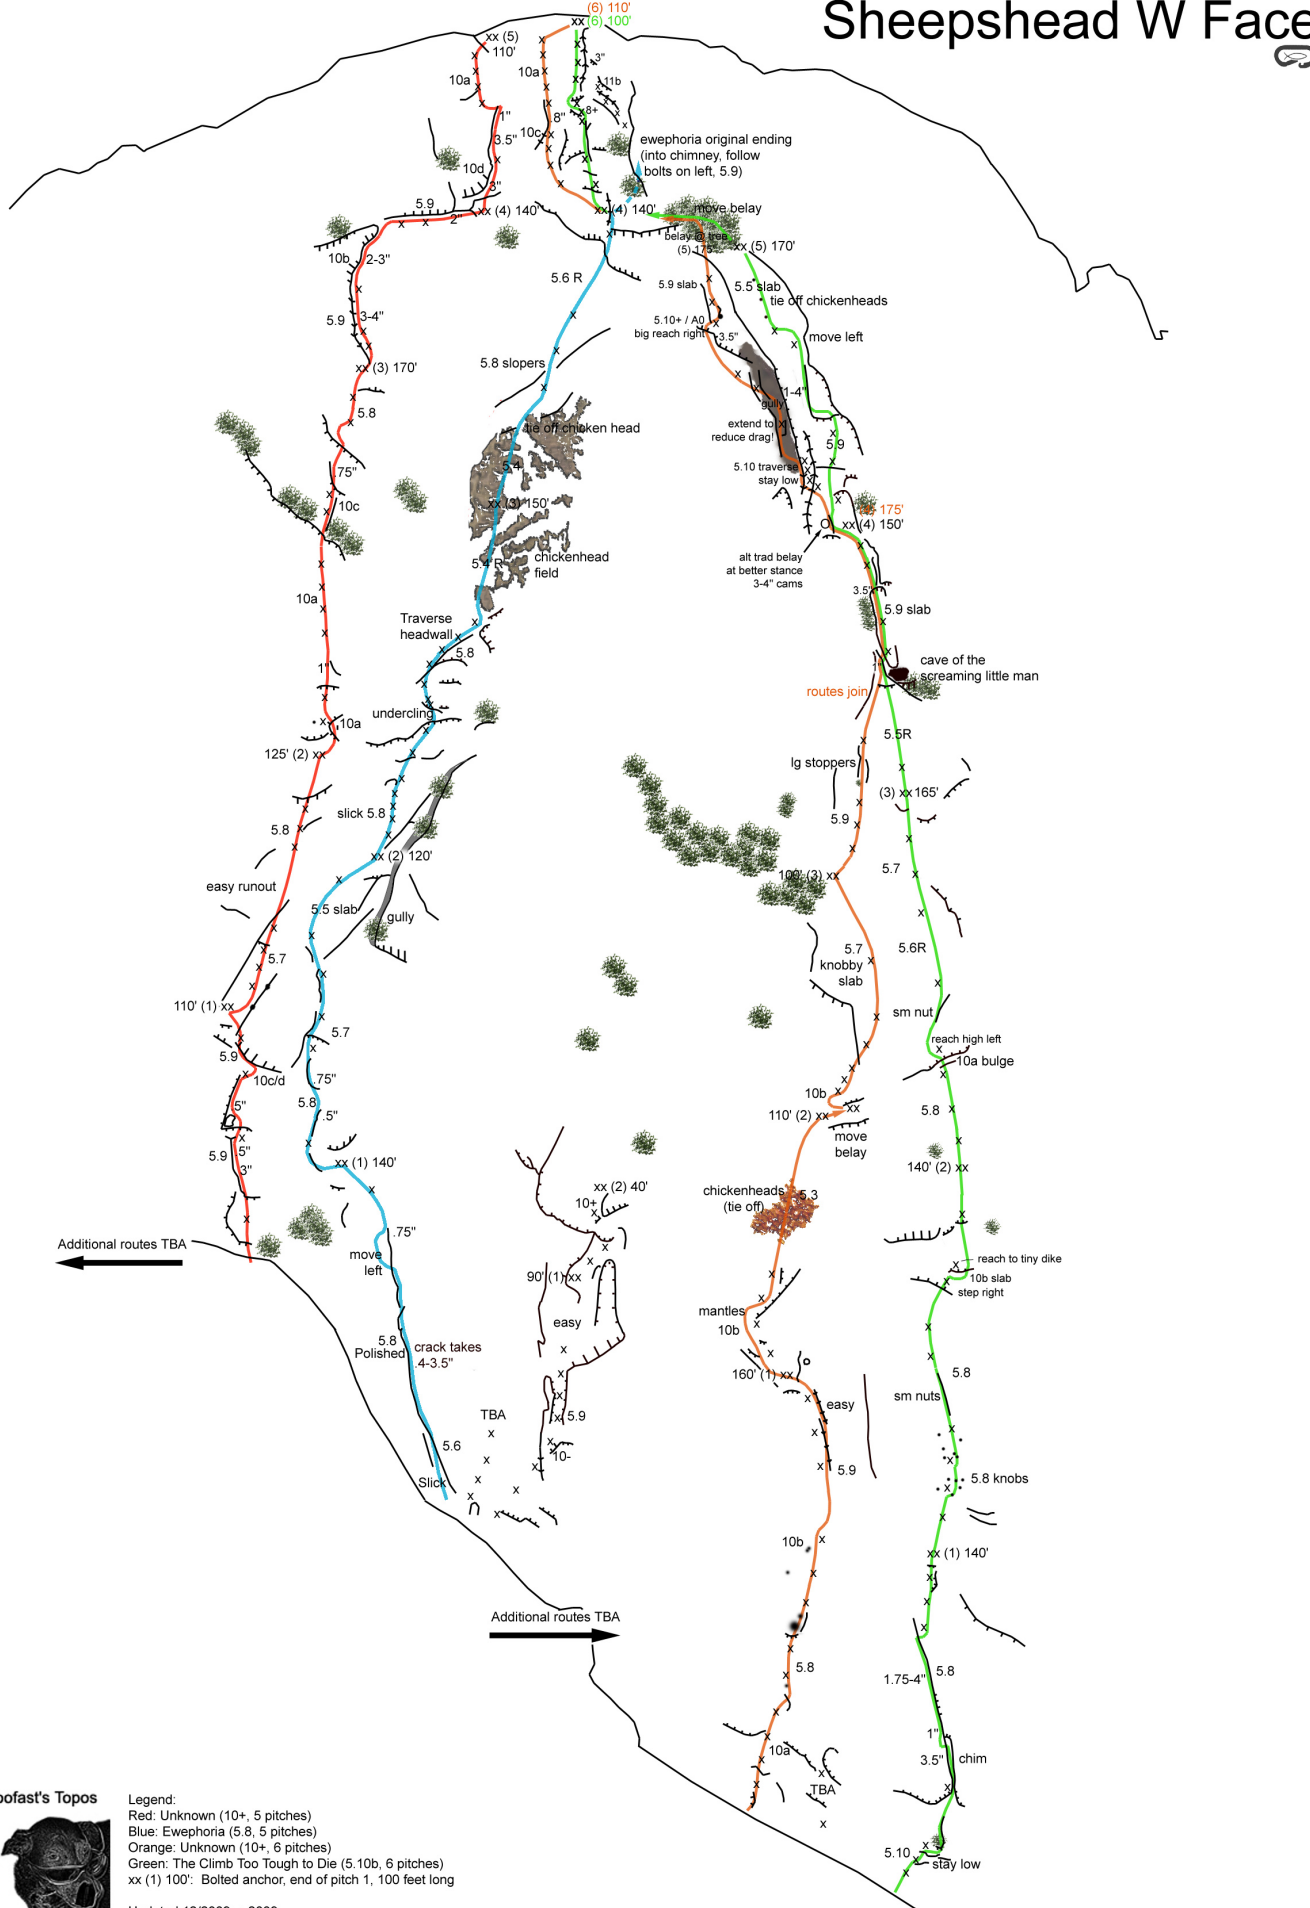

# Sheepshead W Face

Additional routes TBA ←

Additional routes TBA →

Toofast's Topos

- Legend:
- Red: Unknown (10+, 5 pitches)
  - Blue: Ewephoria (5.8, 5 pitches)
  - Orange: Unknown (10+, 6 pitches)
  - Green: The Climb Too Tough to Die (5.10b, 6 pitches)
  - xx (1) 100': Bolted anchor, end of pitch 1, 100 feet long