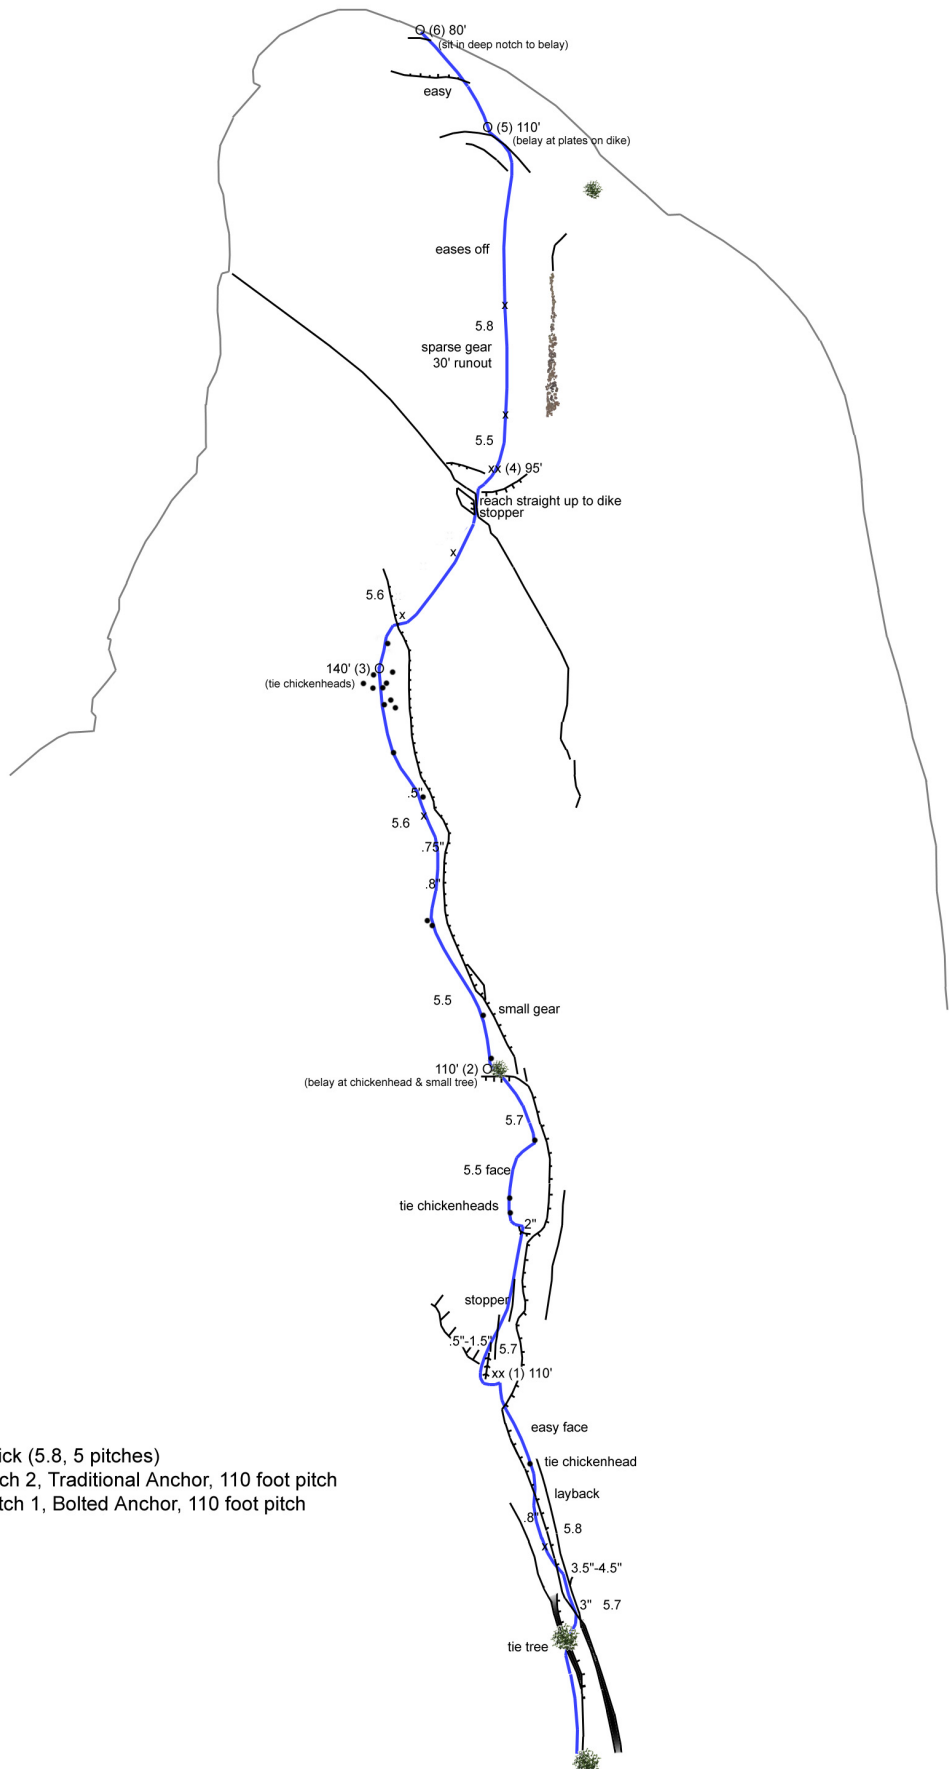

Whale Dome, South Face

Legend:

- Blue: Moby Dick (5.8, 5 pitches)
- 110' (2) O: Pitch 2, Traditional Anchor, 110 foot pitch
- 110' (1) xx: Pitch 1, Bolted Anchor, 110 foot pitch